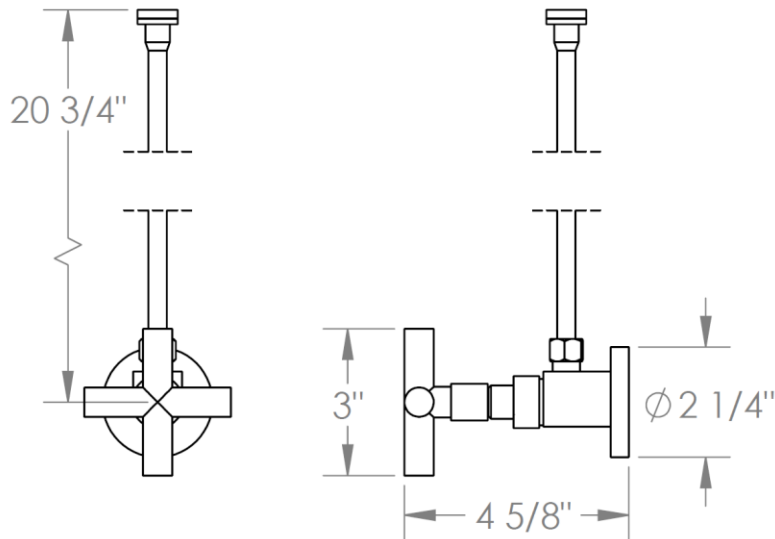

23-MAS6-L9

Toilet Angle Stop Kit

1/2" IPS x 3/8" OD Compression

WATERMARK DESIGNS 1/29/2019

350 Dewitt Ave Brooklyn NY 11207 USA T 718 257 2800 F 718 257 2144 info@watermark-designs.com

23-MAS6-L8

Toilet Angle Stop Kit

1/2" IPS x 3/8" OD Compression

WATERMARK DESIGNS 1/29/2019

350 Dewitt Ave Brooklyn NY 11207 USA T 718 257 2800 F 718 257 2144 info@watermark-designs.com