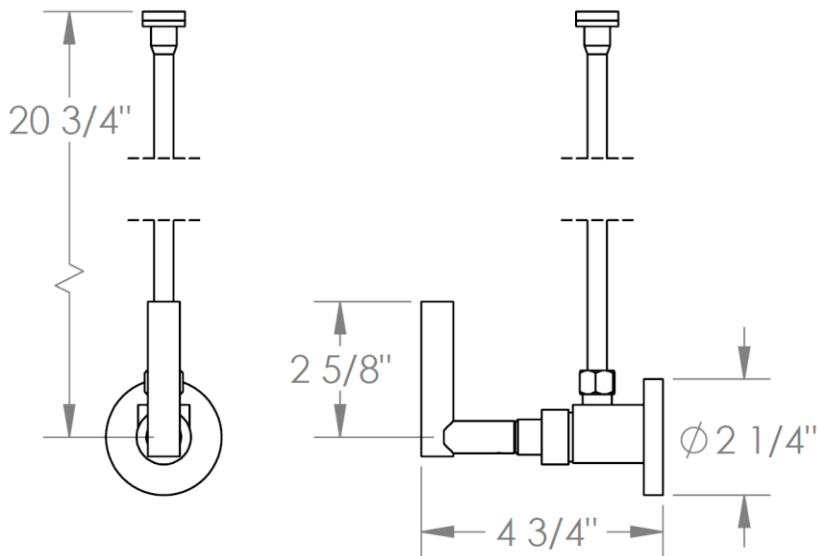

23-MAS6-L9

Toilet Angle Stop Kit

1/2" IPS x 3/8" OD Compression

WATERMARK DESIGNS 1/29/2019

350 Dewitt Ave Brooklyn NY 11207 USA T 718 257 2800 F 718 257 2144 info@watermark-designs.com

23-MAS6-L8

Toilet Angle Stop Kit

1/2" IPS x 3/8" OD Compression

WATERMARK DESIGNS 1/29/2019

350 Dewitt Ave Brooklyn NY 11207 USA T 718 257 2800 F 718 257 2144 info@watermark-designs.com